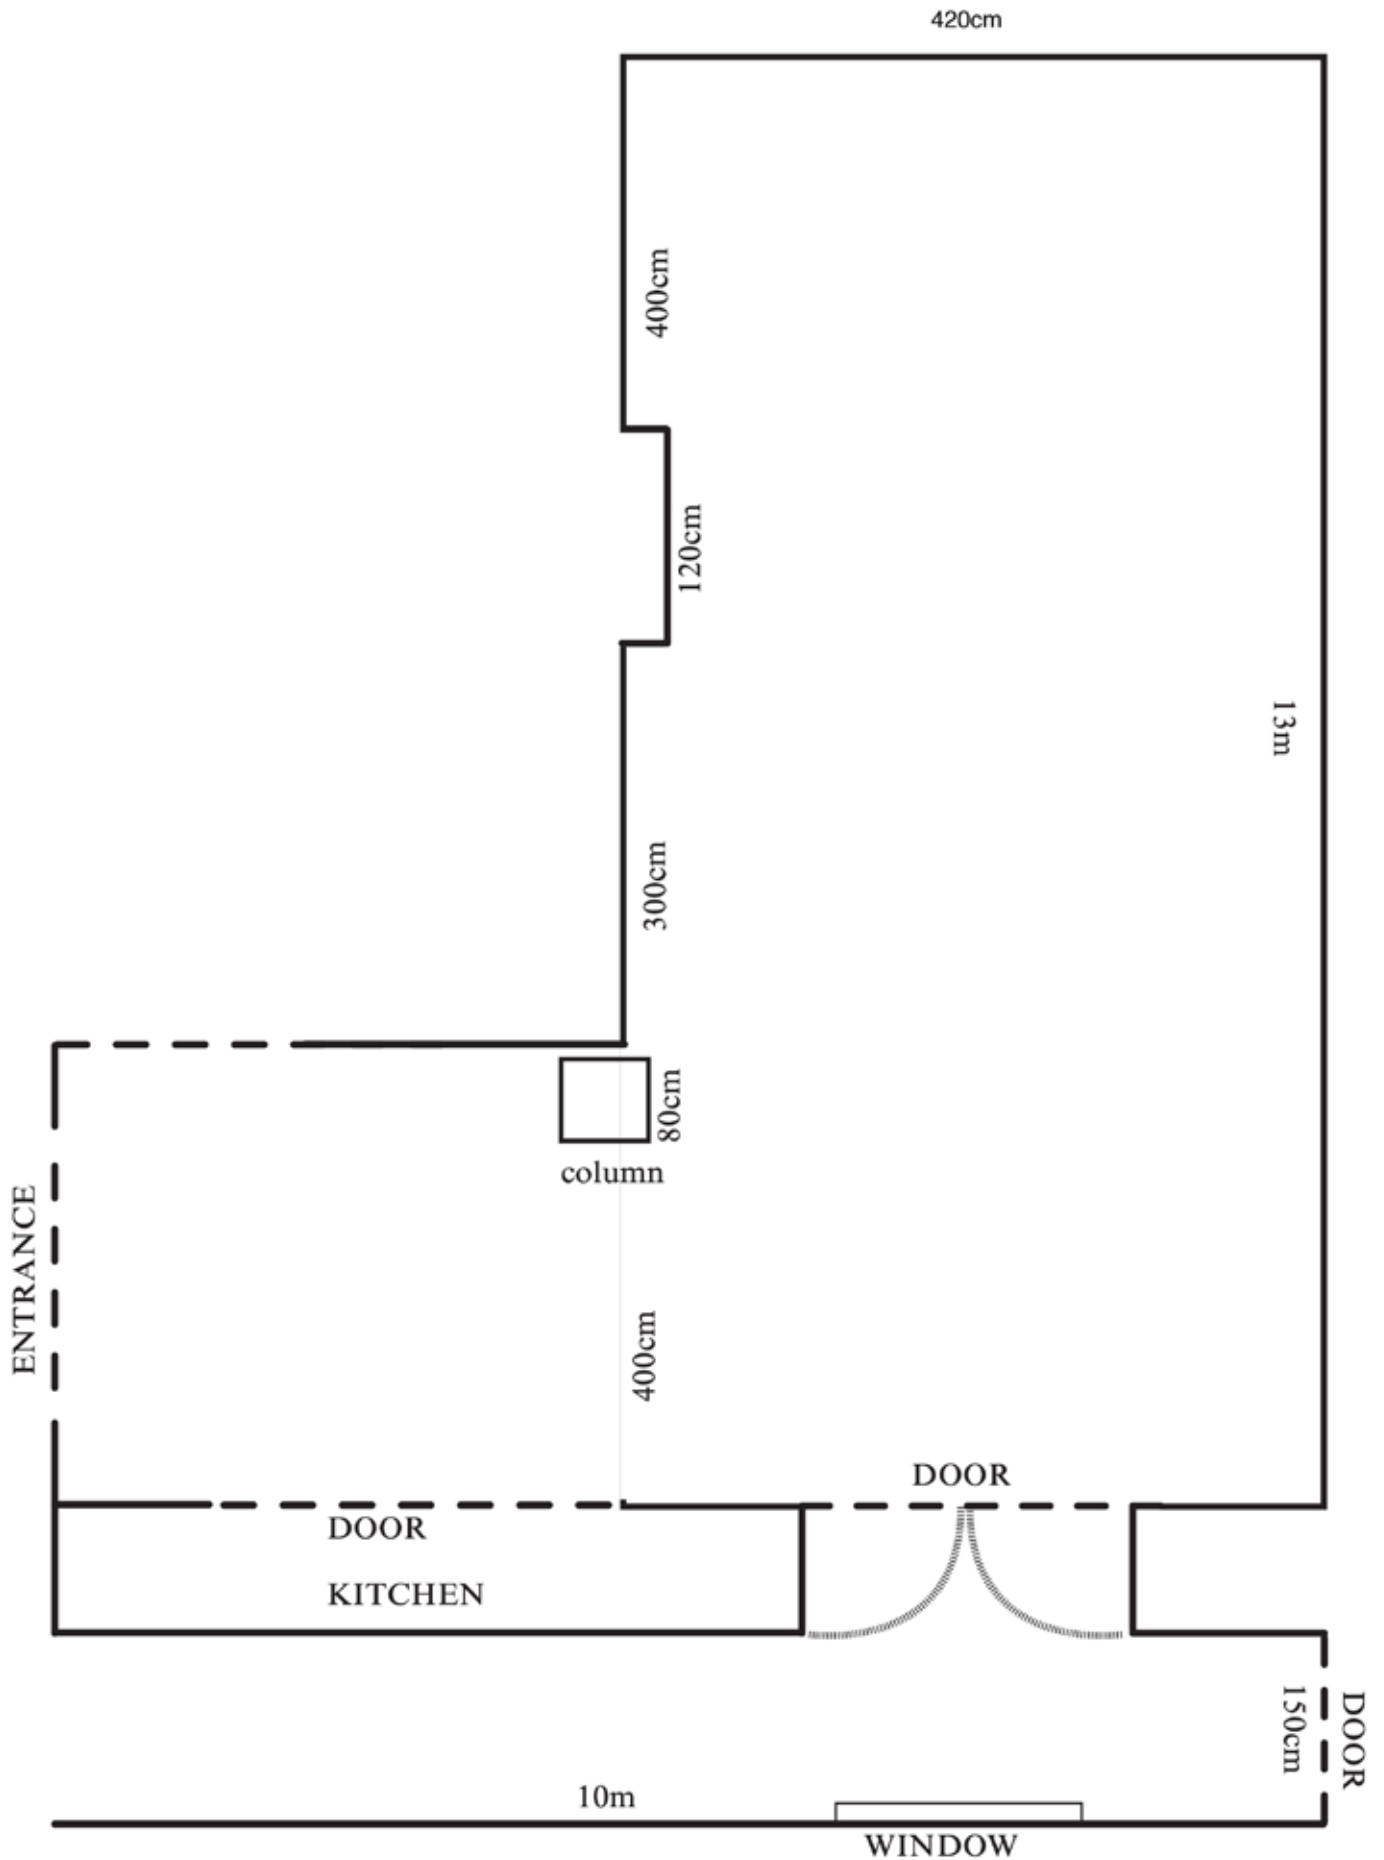

Veemkade 574, 1019BL, Amsterdam

WHEN

Between 15 July - 30 September 2018

FLOOR PLAN

Total available space 80 m²

IMAGES

IMAGES

Entrance

Bar and Kitchen on the right

IMAGES

FACILITIES

The space includes:

- Kitchen
- Cooking ware
- Bar
- Two fridges
- Two toilets
- Ceiling lighting
- Tables and benches
- Internet
- Big Mirror

CONTACT

For inquiries, bookings and questions please contact: